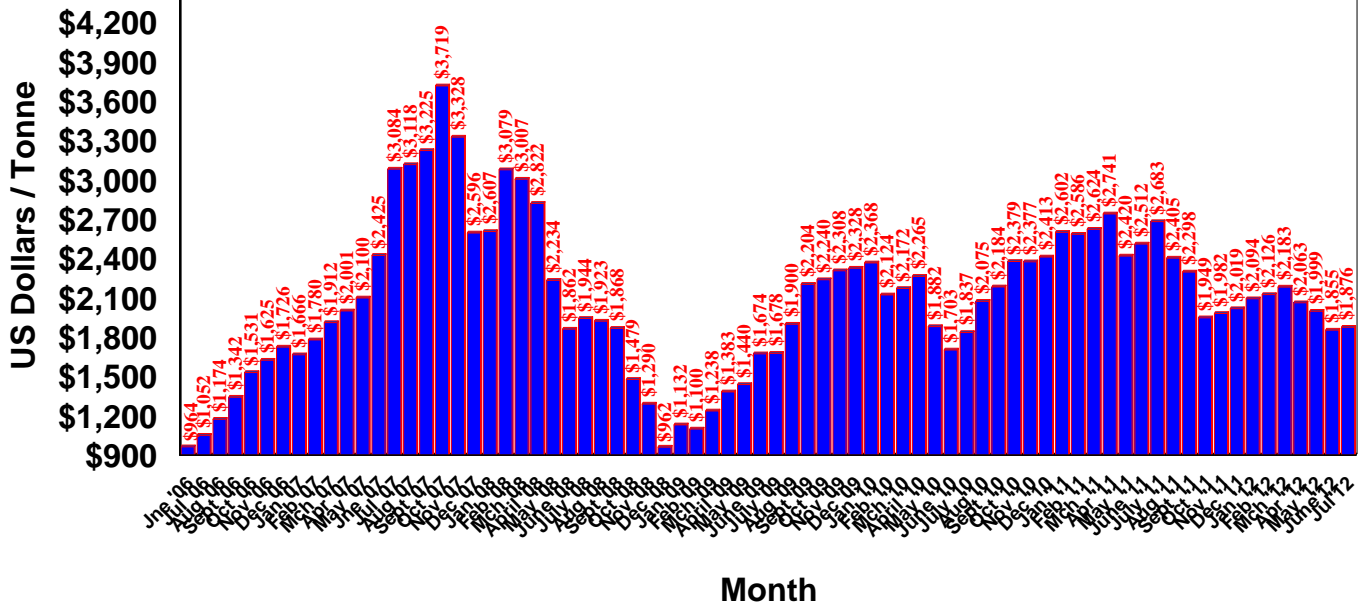

LME Monthly Average Prices Since 1st July 2006

LME Monthly Avg Prices Since 1st July 06

Lead prices are still extremely high and who knows where they will go to next
 Watch this page for future updates