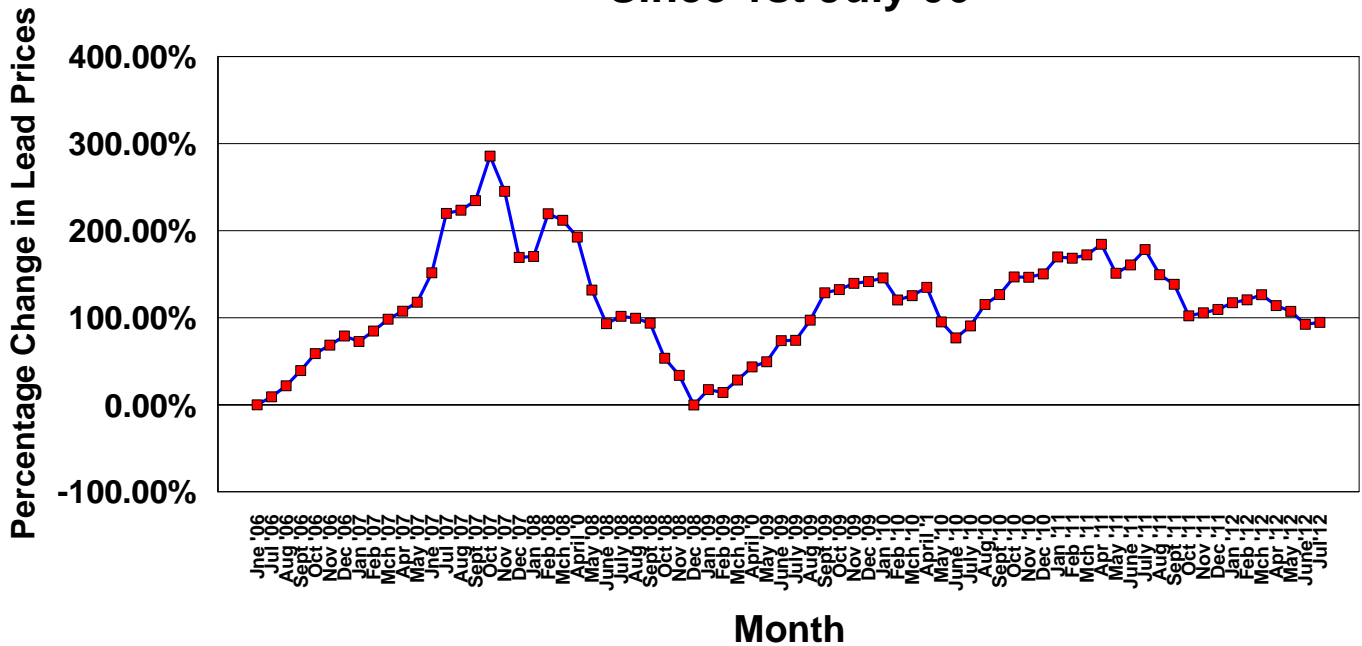

LME Monthly Average Prices Since 1st July 2006

LME Monthly Avg Prices Since 1st July 06

Lead prices are still extremely high and who knows where they will go to next
 Watch this page for future updates