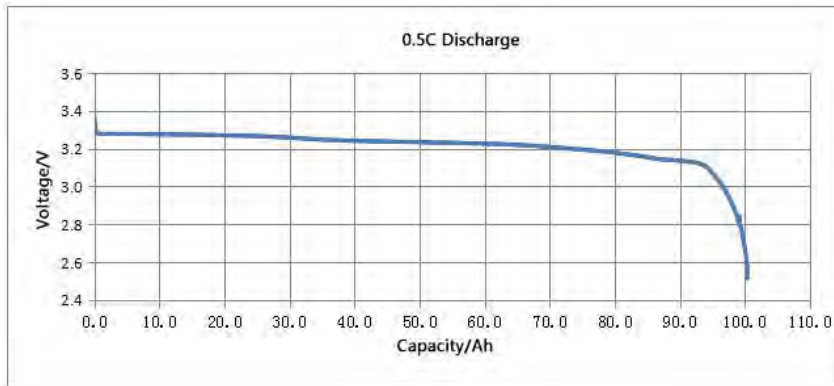

#### Temperature Parameters

Discharge Temperature	-20 to 60 °C (-4 to 140 °F )
Charge Temperature	0 to 60 °C (32 to 140 °F )
Storage Temperature	-40 to 70 °C (-40 to 158 °F )
BMS High Temperature Cut-off	85°C (185 °F )

## Cell Performance Characteristics